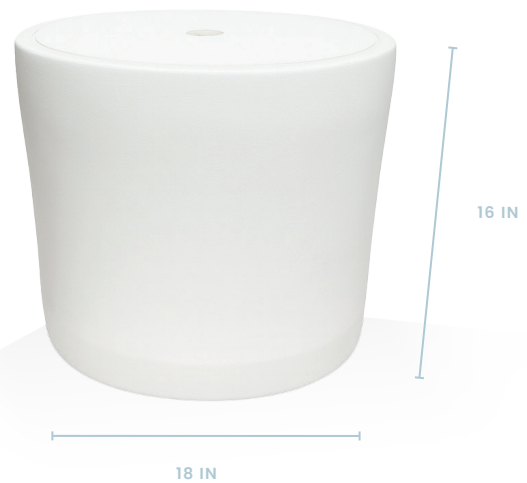

FEATURES:

- Installs quickly with integrated weight system
- Safe for all pool shelves up to 12 inches deep
- Weight capacity: 300 lbs
- One-piece ergonomic design with smooth contours
- UV20 resin formulation for long-term fade resistance
- Marine-grade 316 stainless-steel hardware
- Custom colors available for large orders

SPECIFICATIONS:

MEASUREMENT	IN.	CM.
Overall Length	37.4	95
Overall Width	31	79
Overall Height	31	79
Footprint Length	25	64
Seat Height	3.1	8
Knee Height	9.3	24
Weight	41lbs	18.6kg

IN-POOL SIDE TABLE

MODEL 6012

The Forma In-Pool Side Table pairs perfectly with the Forma Chaise or Chair. Designed for convenience and balance, it features a built-in umbrella passthrough and HDPE tabletop, providing a stable surface for drinks and accessories.

FEATURES:

- Built-in umbrella holder allows sleeve passthrough
- HDPE table top for durability and easy cleaning
- Safe for all pool shelves up to 12 inches deep
- Weight capacity: 100 lbs
- UV20 resin formulation for 20,000 hours of UV protection
- Custom colors available for large orders