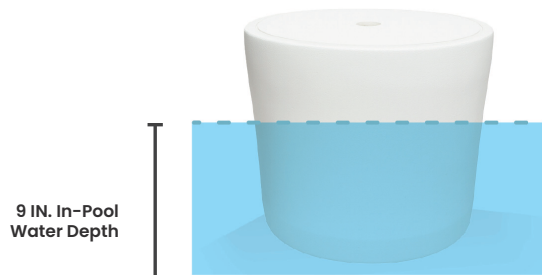

SPECIFICATIONS:

MEASUREMENT	IN.	CM.
Overall Length	18	46
Overall Width	18	46
Overall Height	16	41
Weight	14lbs	6.4kg